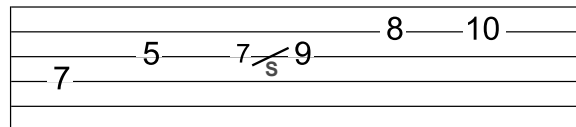

5

BLUES

POWER

LICKS

*Five Classic Licks To Break Out of The Box and
Start Creating Your Own Pro-Sounding Guitar Solos*

5 BLUES POWER LICKS

Pattern from The Blues Solo Shortcut

1. Two for One

*Hammer-on or slide

Ascending, going up

2. The Trainline

Descending, going down

3. The Call

4. The Snake

5. The Roller

5 BLUES POWER LICKS