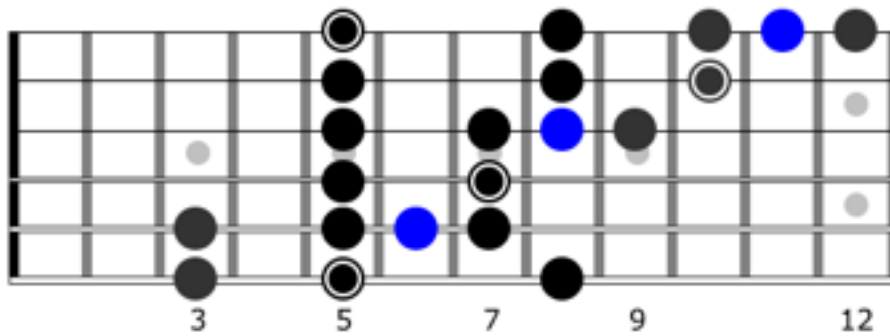

5

BLUES

POWER

LICKS

*Five Classic Licks To Break Out of The Box and
Start Creating Your Own Pro-Sounding Guitar Solos*

5 BLUES POWER LICKS

Pattern from The Blues Solo Shortcut

1. Two for One

*Hammer-on or slide

Ascending, going up

2. The Trainline

Descending, going down

3. The Call

4. The Snake

5. The Roller

5 BLUES POWER LICKS

The Call

LOW

5 — 5 — 5 — 3 — 5 —

HIGH

10 — 10 — 10 — 8 — 10 —

The Snake

LOW

5 — 3 — 5 — 5 — 6 — 5 — 3 — 5 —