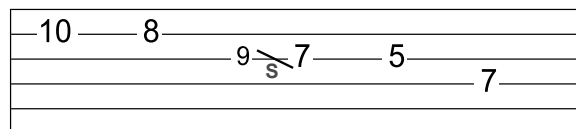

5

BLUES

POWER

LICKS

*Five Classic Licks To Break Out of The Box and
Start Creating Your Own Pro-Sounding Guitar Solos*

5 BLUES POWER LICKS

Pattern from The Blues Solo Shortcut

1. Two for One

*Hammer-on or slide

Ascending, going up

2. The Trainline

Descending, going down

3. The Call

4. The Snake

5. The Roller

5 BLUES POWER LICKS